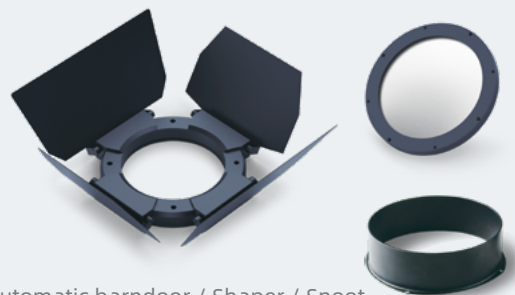

OPTIONAL ACCESSORY

Automatic barndoor / Shaper / Snoot