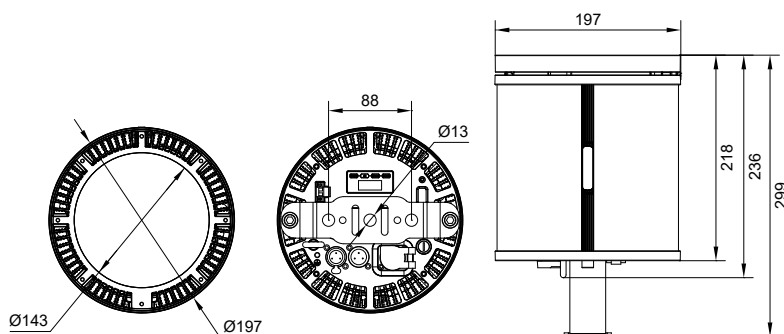

Adopts 72×3.5W RGBWL LED

Beam angle: 36°

Field angle: 79°

Output: 6800 Lm

CCT: 2400 ~ 8500K

OPTIC

- Source: 72×3.5W RGBWL LED
- Output: 6800 Lm
- Beam angle: 36°
- Field angle: 79°
- CCT: 2400K~8500K
- Source lifetime: >20000 H

OTHER

- IP rating: IP30
- Work environment: -40°C ~ 45°C
- Startup environment: -20°C ~ 45°C

SIZE & WEIGHT

- Size: 197 × 197 × 299 mm
- N.W: 5.2 kgs

PHOTOMETRICAL DATA

ACCESSORIES