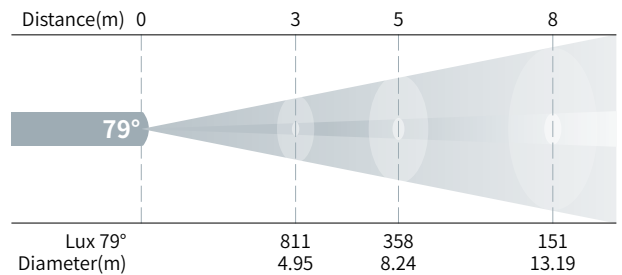

Adopts 72×3.5W RGBWL LED

Beam angle: 36°

Field angle: 79°

Output: 6800 Lm

CCT: 2400 ~ 8500K

OPTIC

- Source: 72×3.5W RGBWL LED
- Output: 6800 Lm
- Beam angle: 36°
- Field angle: 79°
- CCT: 2400K~8500K
- Source lifetime: >20000 H

EFFECT

- Strobe: 1~25Hz
- Dimmer curve: 4 kinds

CONTROL & PROGRAM

- Channel: 1CH/4CH/5CH/10CH/10CH/17CH/4CH/9CH
- Protocol: DMX512、RDM
- Data connector: 3 PIN XLR
- Display: Touch screen display operation panel
- Automatic color calibration system to ensure stable and consistent color and color temperature

OTHER

- IP rating: IP30
- Work environment: -40°C ~ 45°C
- Startup environment: -20°C ~ 45°C

SIZE & WEIGHT

- Size: 197 × 197 × 299 mm
- N.W: 5.2 kgs

PHOTOMETRICAL DATA

ACCESSORIES