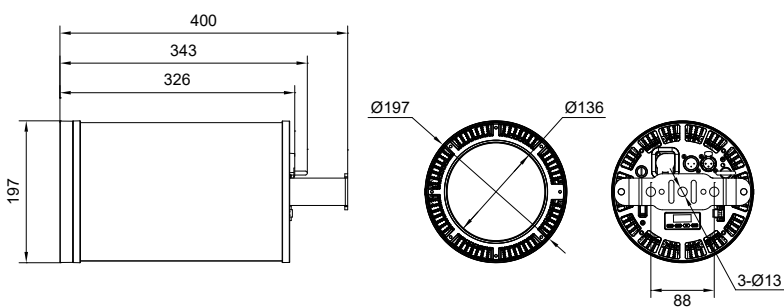

SIZE & WEIGHT

- Size: 197 × 197 × 400 mm
- N.W: 7.3 kgs

ACCESSORIES