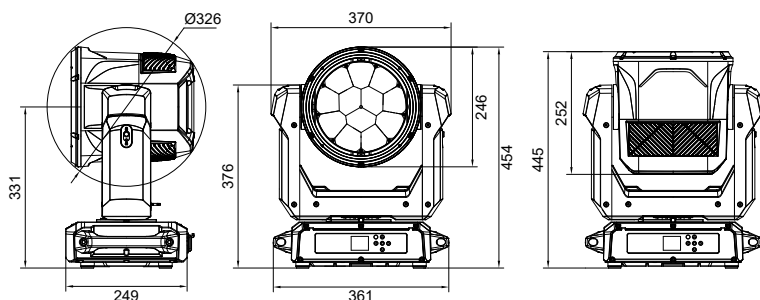

HOUSING

- Aluminum alloy structure + Carbon Fiber
- Fan cooling
- Resistant to salt corrosion

POWER CONSUMPTION

- Voltage: AC 100V~240V 50/60Hz
- Rated power: 730 W

OTHER

- IP rating: IP66
- Work environment: -40°C ~ 45°C
- Startup environment: -20°C ~ 45°C

SIZE & WEIGHT

- Size: 361 × 258 × 445 mm
- N.W: 15.9 kgs

PHOTOMETRICAL DATA

Distance(m)	0	8	15	20	30
Lux 4°		12539	3567	2006	892
Diameter(m)		0.56	1.05	1.40	2.10
Lux 60°		695	198	111	
Diameter(m)		9.24	17.32	23.09	