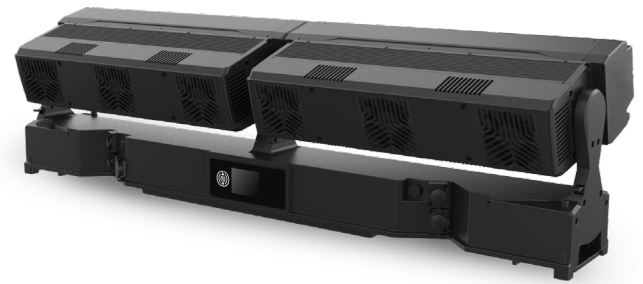

LIGHTS

TRUCKS

EvoT Double

- 16*60W RGBL LED
- 32*10W CW LED
- 24000Lm OUTPUT
- 4° ~ 35° BEAM ANGLE
- 2400 ~ 8500 CCT
- 24/33/121 CHANNEL
- 512 DMX
- RDM
- ARTNET/SACN RJ45
- 240° Tilt
- 1300W
- IP55

Adopts 16 × 60W RGBL LED + 32×10W CW LED light source
 Total luminous flux 24,000 lumens
 Beam Angle 4~35° zoom
 CCT 2400 ~ 8500K
 IP55

CONTROL & PROGRAM

- Channel: 24/33/121CH
- Protocol: DMX512, RDM, ArtNet/sACN
- Data connector: 3 PIN (or 5 PIN) XLR,RJ45
- Display: 2.4 inches touch screen
- NFC: The lighting fixtures do not require power on and can be directly set up, diagnosed, and perform other functions through the CKC app

SOFTWARE

- Via DMX signal to update
- Static waterproof fan, intelligent speed control
- Intelligent temperature protection to ensure LED service life

TILT MOVEMENT

- Tilt: 210° 8bit/16bit

HOUSING

- Aluminum alloy structure + plastic (VO)
- Fan cooling

POWER CONSUMPTION

- Voltage: AC 100V~240V 50/60Hz
- Rated power: 1300 W

OTHER

- IP rating: IP55
- Work environment: -40°C ~ 45°C
- Startup environment: -20°C ~ 45°C

SIZE & WEIGHT

- Size: 1004 × 140 × 337 mm
- N.W: 24.7 kgs