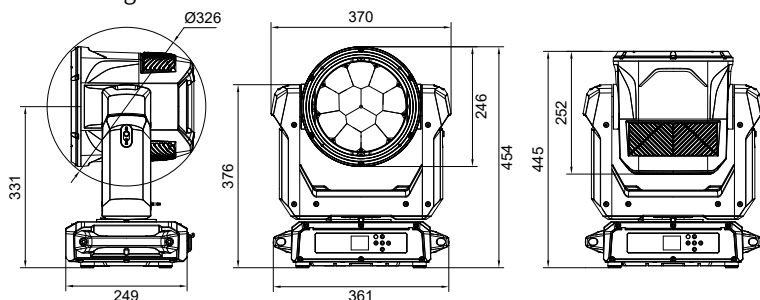

HOUSING

- Aluminum alloy structure + Carbon Fiber
- Fan cooling
- Resistant to salt corrosion

POWER CONSUMPTION

- Voltage: AC 100V~240V 50/60Hz
- Rated power: 730 W

OTHER

- IP rating: IP66
- Work environment: -40°C ~ 45°C
- Startup environment: -20°C ~ 45°C

SIZE & WEIGHT

- Size: 361 × 258 × 445 mm
- N.W: 15.9 kgs

PHOTOMETRICAL DATA

Distance(m)	0	8	15	20	30
Lux 4°		12539	3567	2006	892
Diameter(m)		0.56	1.05	1.40	2.10
Lux 60°		695	198	111	
Diameter(m)		9.24	17.32	23.09	